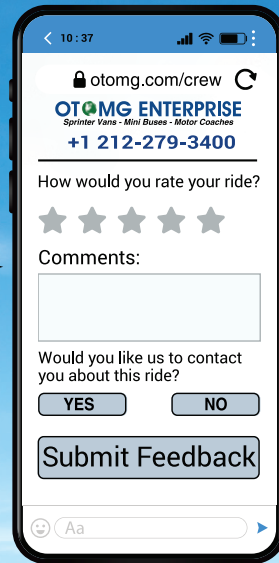

**OTOMG ENTERPRISE**  
Sprinter Vans - Mini Buses - Motor Coaches

**SURVEY:** The Crew Member can also "one touch" to answer a quick two question (fully customizable) survey. The responses can be sent to both the Transportation Company and Airline Operation.