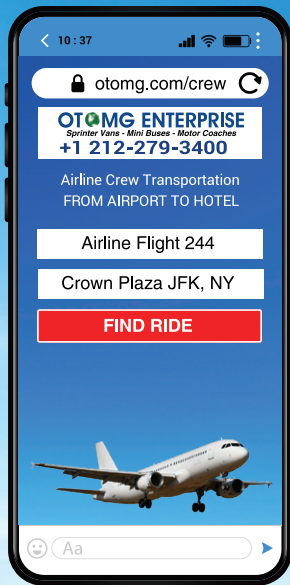

This is NOT an app, but a simple link/url that can be saved and accessed from your smart phone, tablet and computer

OTOMG ENTERPRISE
Sprinter Vans - Mini Buses - Motor Coaches