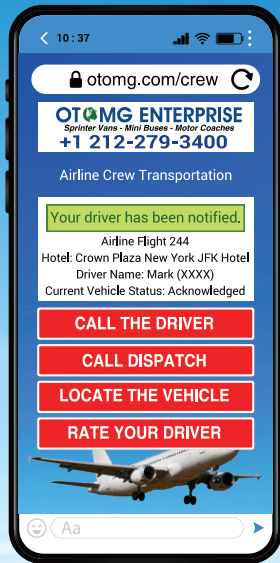

# OTMG ENTERPRISE

*Sprinter Vans - Mini Buses - Motor Coaches*

+1 212-279-3400 | [office@otomg.com](mailto:office@otomg.com)  
[www.otomg.com](http://www.otomg.com)

This is NOT an app, but a simple link/url that can be saved and accessed from your smart phone, tablet and computer

**OTOMG ENTERPRISE**  
Sprinter Vans - Mini Buses - Motor Coaches

**SURVEY:** The Crew Member can also "one touch" to answer a quick two question (fully customizable) survey. The responses can be sent to both the Transportation Company and Airline Operation.