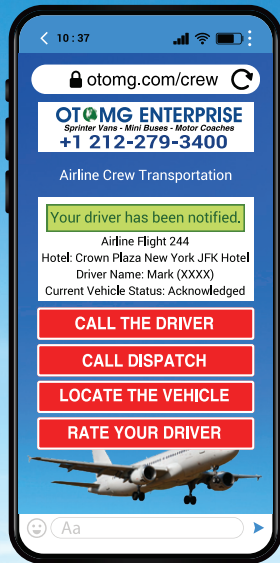

SURVEY: The Crew Member can also "one touch" to answer a quick two question (fully customizable) survey. The responses can be sent to both the Transportation Company and Airline Operation.