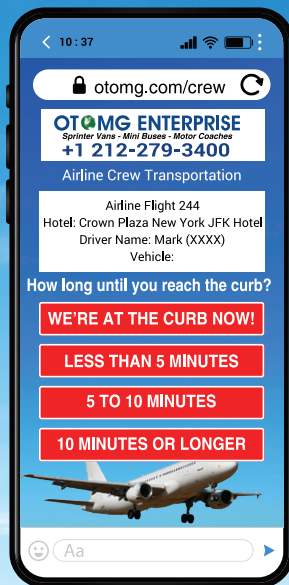

This is NOT an app, but a simple link/url that can be saved and accessed from your smart phone, tablet and computer

OTOMG ENTERPRISE
Sprinter Vans - Mini Buses - Motor Coaches