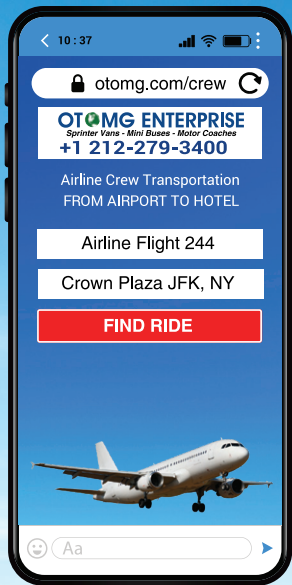

**All Your Rides at
Your Fingertips**

**+1 212-279-3400 | office@otomg.com
www.otomg.com**

OTMG ENTERPRISE

Sprinter Vans - Mini Buses - Motor Coaches

+1 212-279-3400 | office@otomg.com
www.otomg.com

This is NOT an app, but a simple link/url that can be saved and accessed from your smart phone, tablet and computer