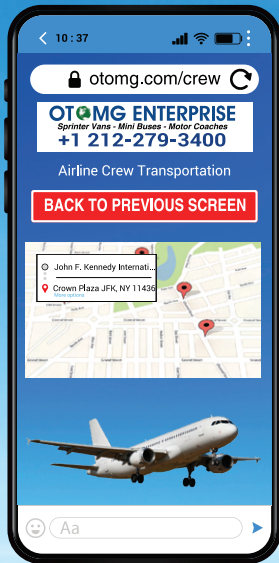

SURVEY: The Crew Member can also "one touch" to answer a quick two question (fully customizable) survey. The responses can be sent to both the Transportation Company and Airline Operation.