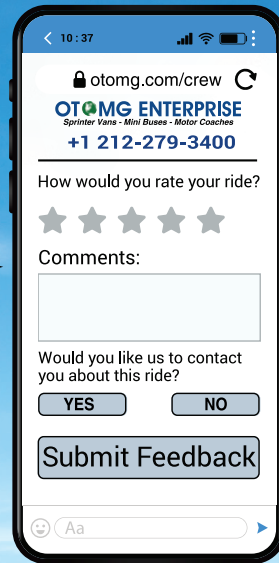

SURVEY: The Crew Member can also "one touch" to answer a quick two question (fully customizable) survey. The responses can be sent to both the Transportation Company and Airline Operation.